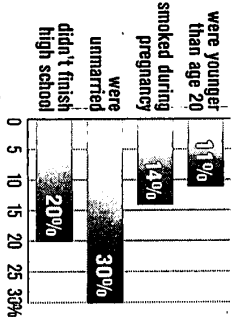

Born at risk

Percentage of families with babies born in 2000 whose mothers...

Source: Children First for Oregon